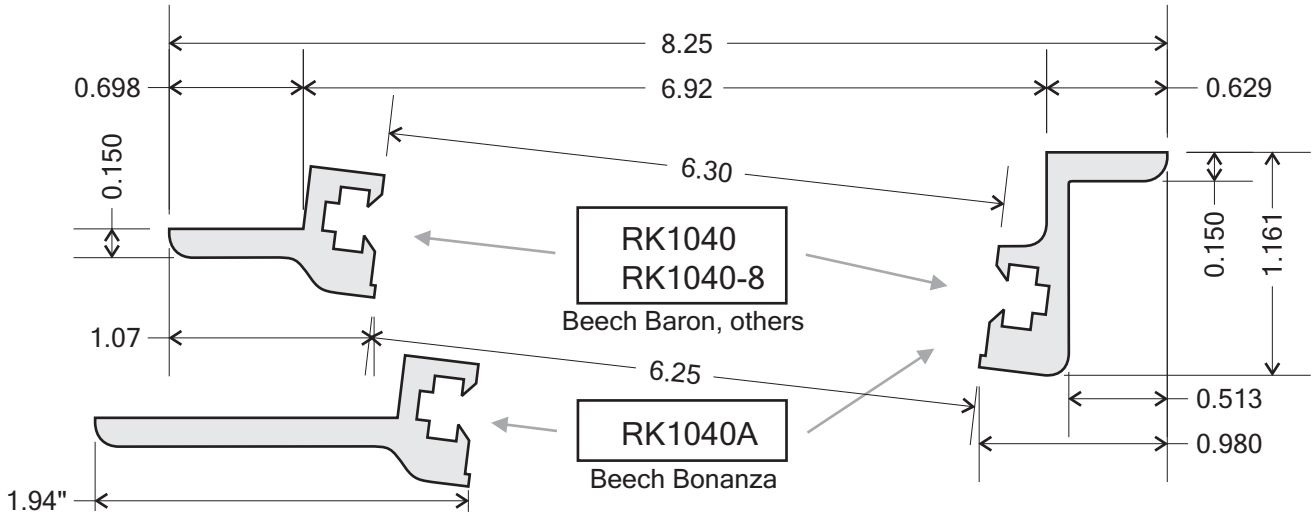

Tray Mount Kit Options and Dimensions in U.S. of A. Inches  
Standard Kit Length : 18"  
RK1010-8: 8"

Tray Mount Kit Options and Dimensions in U.S. of A. Inches  
 Standard Kit Length : 18"  
 RK1040-8: 8"

Tray Mount Kit Options and Dimensions in U.S. of A. Inches  
 Standard Kit Length : 18"

Tray Mount Kit Options and Dimensions in U.S. of A. Inches  
 Standard Kit Length : 18"