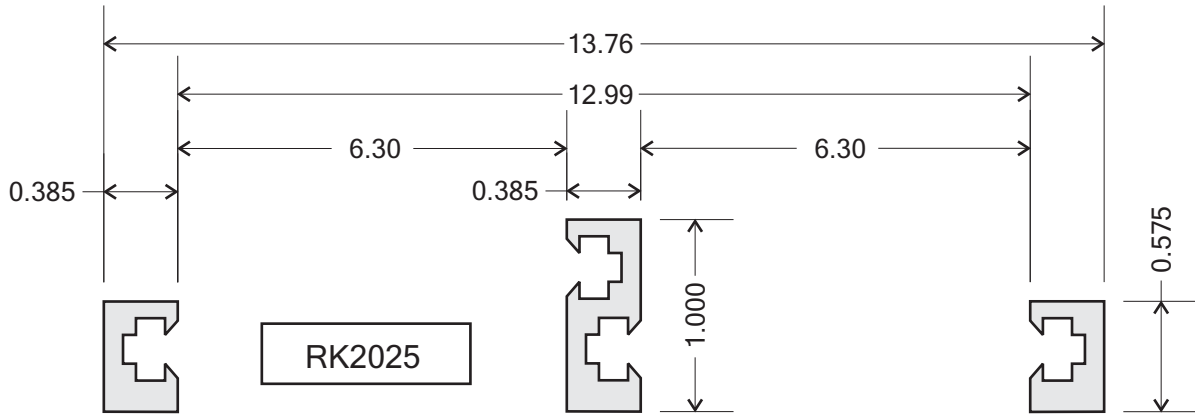

Tray Mount Kit Options and Dimensions in U.S. of A. Inches  
Standard Kit Length : 18"  
RK1010-8: 8"

Tray Mount Kit Options and Dimensions in U.S. of A. Inches  
 Standard Kit Length : 18"  
 RK1040-8: 8"

Tray Mount Kit Options and Dimensions in U.S. of A. Inches  
 Standard Kit Length : 18"

Tray Mount Kit Options and Dimensions in U.S. of A. Inches  
 Standard Kit Length : 18"