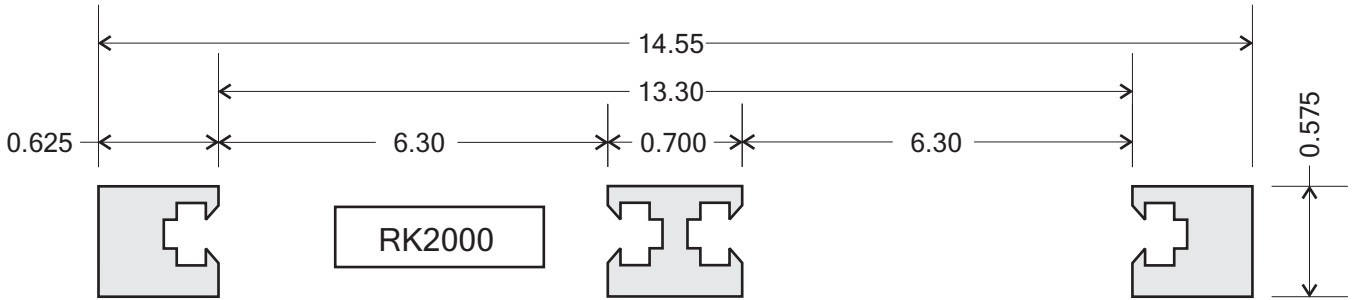

Tray Mount Kit Options and Dimensions in U.S. of A. Inches  
Standard Kit Length : 18"  
RK1010-8: 8"

Tray Mount Kit Options and Dimensions in U.S. of A. Inches  
 Standard Kit Length : 18"  
 RK1040-8: 8"

Tray Mount Kit Options and Dimensions in U.S. of A. Inches  
 Standard Kit Length : 18"

Tray Mount Kit Options and Dimensions in U.S. of A. Inches  
 Standard Kit Length : 18"