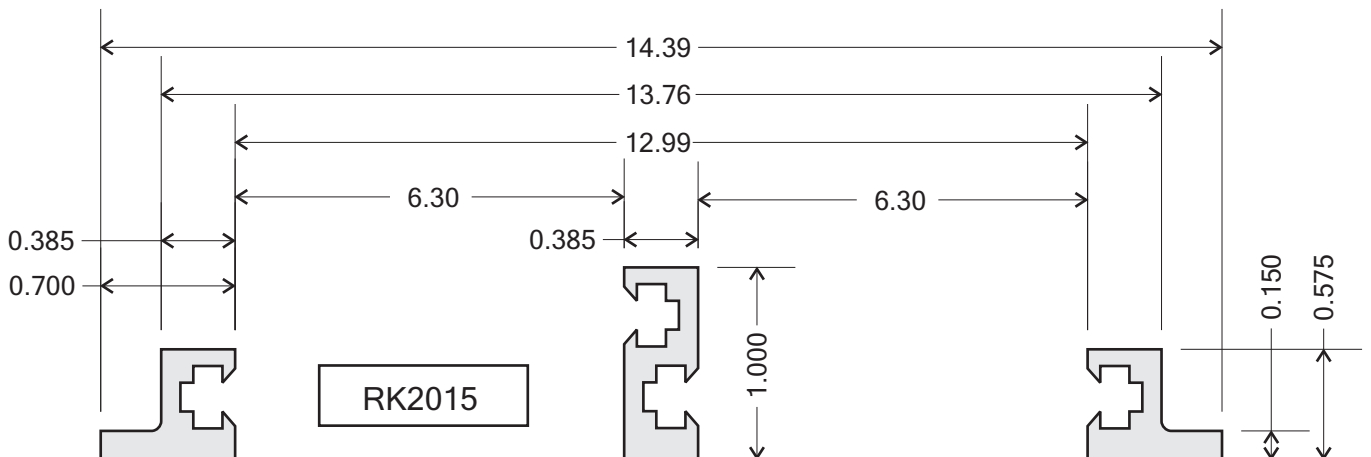

Tray Mount Kit Options and Dimensions in U.S. of A. Inches  
Standard Kit Length : 18"  
RK1010-8: 8"

Tray Mount Kit Options and Dimensions in U.S. of A. Inches  
 Standard Kit Length : 18"  
 RK1040-8: 8"

Tray Mount Kit Options and Dimensions in U.S. of A. Inches  
 Standard Kit Length : 18"

Tray Mount Kit Options and Dimensions in U.S. of A. Inches  
 Standard Kit Length : 18"