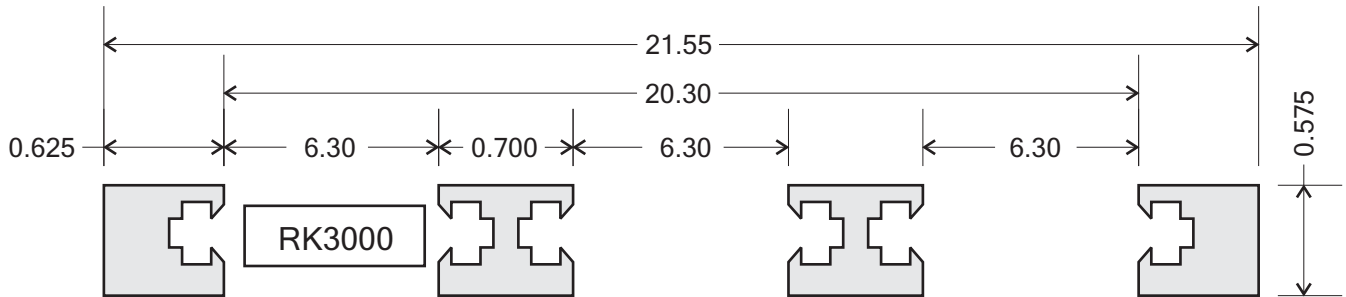

Tray Mount Kit Options and Dimensions in U.S. of A. Inches  
Standard Kit Length : 18"  
RK1010-8: 8"

Tray Mount Kit Options and Dimensions in U.S. of A. Inches  
 Standard Kit Length : 18"  
 RK1040-8: 8"

Tray Mount Kit Options and Dimensions in U.S. of A. Inches  
 Standard Kit Length : 18"

Tray Mount Kit Options and Dimensions in U.S. of A. Inches  
 Standard Kit Length : 18"