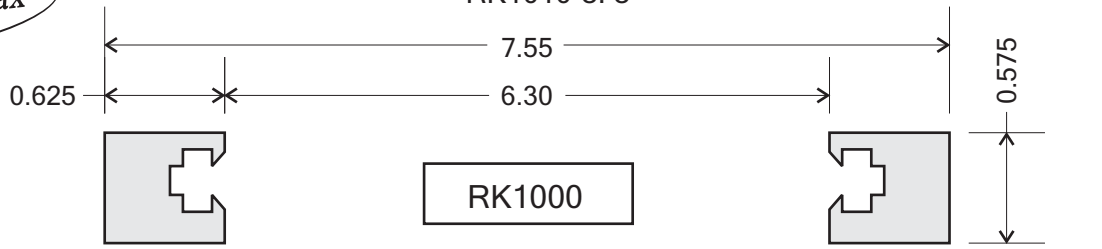

Tray Mount Kit Options and Dimensions in U.S. of A. Inches  
Standard Kit Length : 18"  
RK1010-8: 8"

Tray Mount Kit Options and Dimensions in U.S. of A. Inches  
 Standard Kit Length : 18"  
 RK1040-8: 8"

Tray Mount Kit Options and Dimensions in U.S. of A. Inches  
 Standard Kit Length : 18"

Tray Mount Kit Options and Dimensions in U.S. of A. Inches  
 Standard Kit Length : 18"