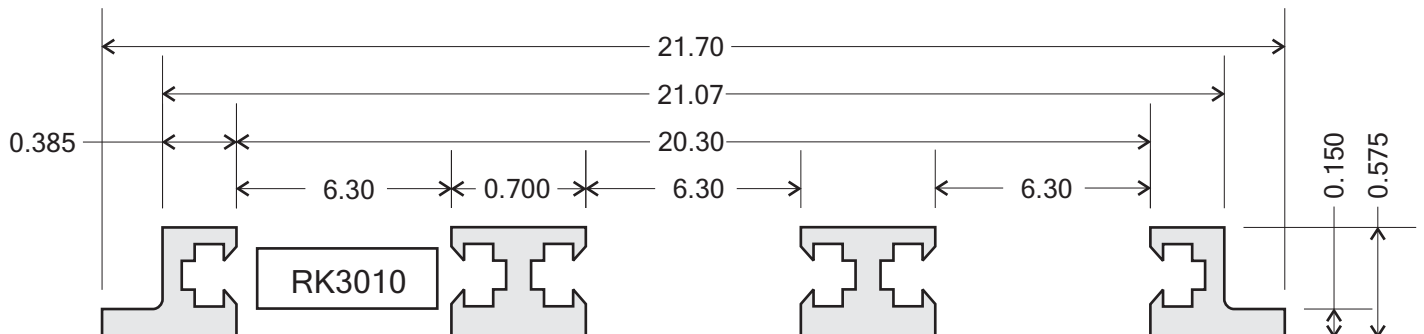

Tray Mount Kit Options and Dimensions in U.S. of A. Inches  
Standard Kit Length : 18"  
RK1010-8: 8"

Tray Mount Kit Options and Dimensions in U.S. of A. Inches  
 Standard Kit Length : 18"  
 RK1040-8: 8"

Tray Mount Kit Options and Dimensions in U.S. of A. Inches  
 Standard Kit Length : 18"

Tray Mount Kit Options and Dimensions in U.S. of A. Inches  
 Standard Kit Length : 18"