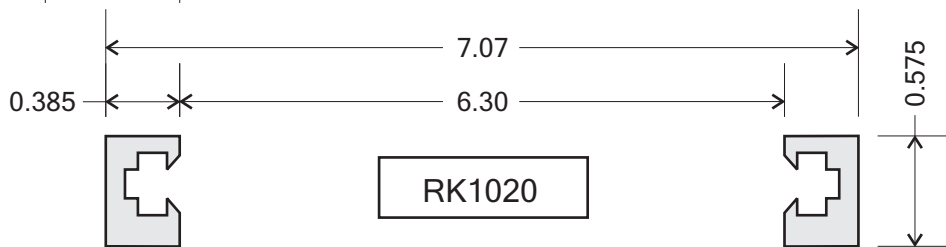

Tray Mount Kit Options and Dimensions in U.S. of A. Inches  
Standard Kit Length : 18"  
RK1010-8: 8"

Tray Mount Kit Options and Dimensions in U.S. of A. Inches  
 Standard Kit Length : 18"  
 RK1040-8: 8"

Tray Mount Kit Options and Dimensions in U.S. of A. Inches  
 Standard Kit Length : 18"

Tray Mount Kit Options and Dimensions in U.S. of A. Inches  
 Standard Kit Length : 18"