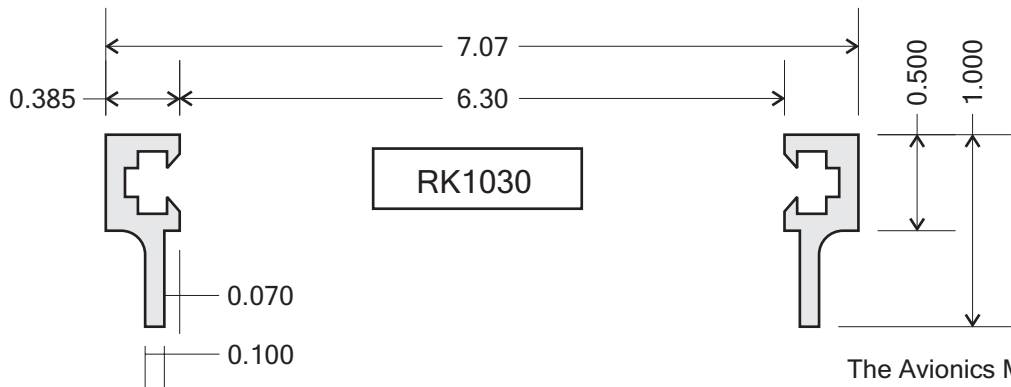

Tray Mount Kit Options and Dimensions in U.S. of A. Inches  
Standard Kit Length : 18"  
RK1010-8: 8"

Tray Mount Kit Options and Dimensions in U.S. of A. Inches  
 Standard Kit Length : 18"  
 RK1040-8: 8"

Tray Mount Kit Options and Dimensions in U.S. of A. Inches  
 Standard Kit Length : 18"

Tray Mount Kit Options and Dimensions in U.S. of A. Inches  
 Standard Kit Length : 18"