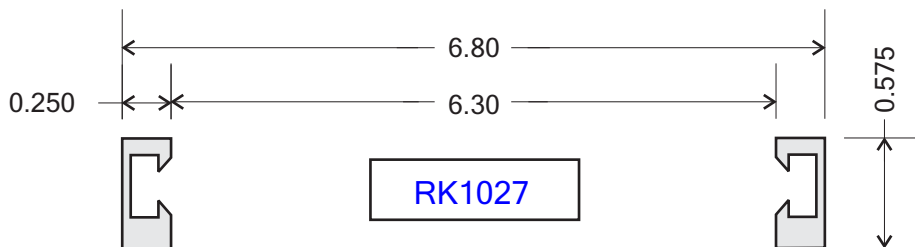

Tray Mount Kit Options and Dimensions in U.S. of A. Inches  
Standard Kit Length : 18"  
RK1010-8: 8"

Tray Mount Kit Options and Dimensions in U.S. of A. Inches  
 Standard Kit Length : 18"  
 RK1040-8: 8"

Tray Mount Kit Options and Dimensions in U.S. of A. Inches  
 Standard Kit Length : 18"

Tray Mount Kit Options and Dimensions in U.S. of A. Inches  
 Standard Kit Length : 18"