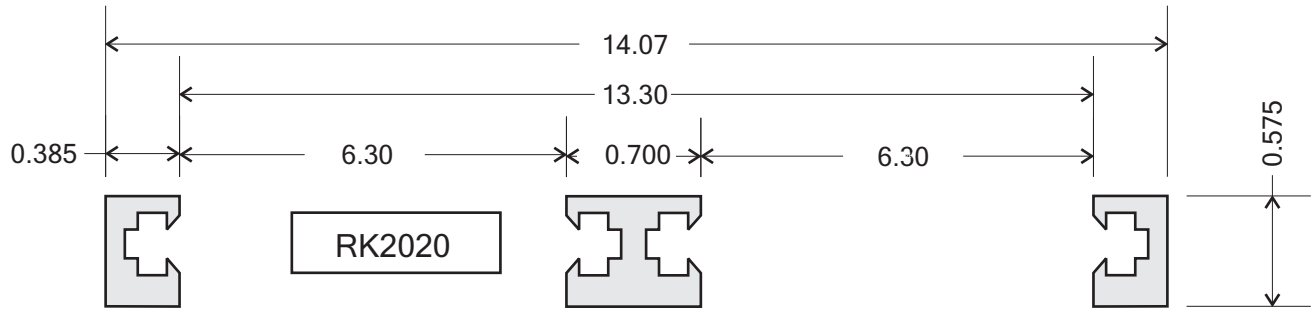

Tray Mount Kit Options and Dimensions in U.S. of A. Inches  
Standard Kit Length : 18"  
RK1010-8: 8"

Tray Mount Kit Options and Dimensions in U.S. of A. Inches  
 Standard Kit Length : 18"  
 RK1040-8: 8"

Tray Mount Kit Options and Dimensions in U.S. of A. Inches  
 Standard Kit Length : 18"

Tray Mount Kit Options and Dimensions in U.S. of A. Inches  
 Standard Kit Length : 18"