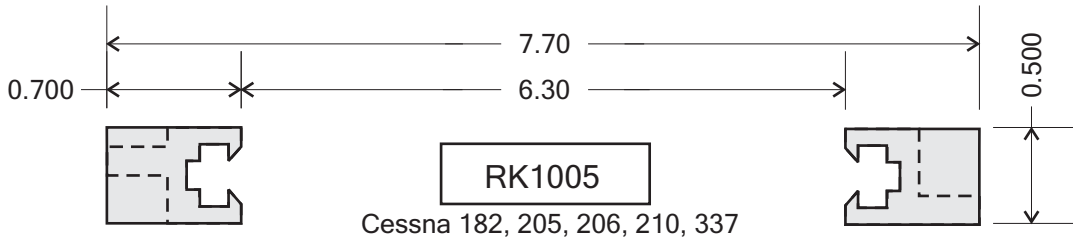

Tray Mount Kit Options and Dimensions in U.S. of A. Inches  
Standard Kit Length : 18"  
RK1010-8: 8"

Tray Mount Kit Options and Dimensions in U.S. of A. Inches  
 Standard Kit Length : 18"  
 RK1040-8: 8"

Tray Mount Kit Options and Dimensions in U.S. of A. Inches  
 Standard Kit Length : 18"

Tray Mount Kit Options and Dimensions in U.S. of A. Inches  
 Standard Kit Length : 18"