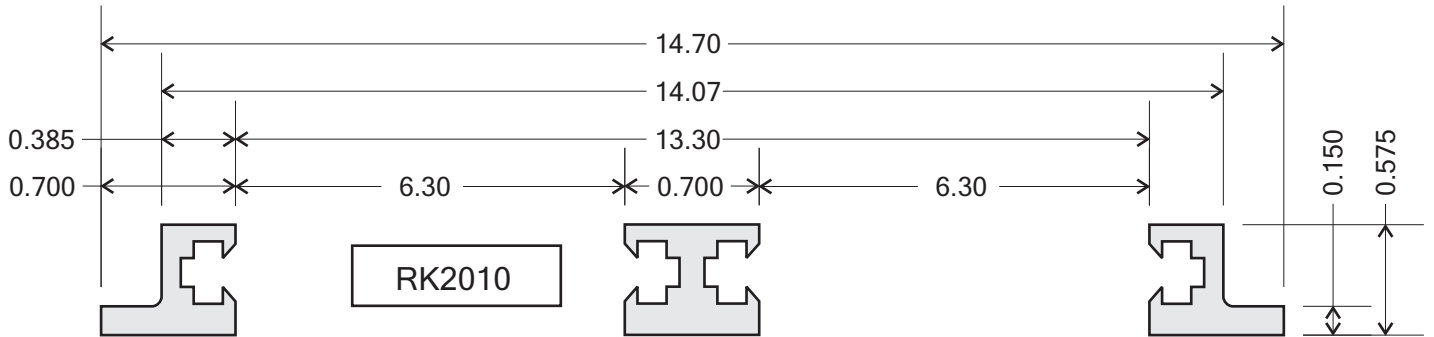

Tray Mount Kit Options and Dimensions in U.S. of A. Inches  
Standard Kit Length : 18"  
RK1010-8: 8"

Tray Mount Kit Options and Dimensions in U.S. of A. Inches  
 Standard Kit Length : 18"  
 RK1040-8: 8"

Tray Mount Kit Options and Dimensions in U.S. of A. Inches  
 Standard Kit Length : 18"

Tray Mount Kit Options and Dimensions in U.S. of A. Inches  
 Standard Kit Length : 18"