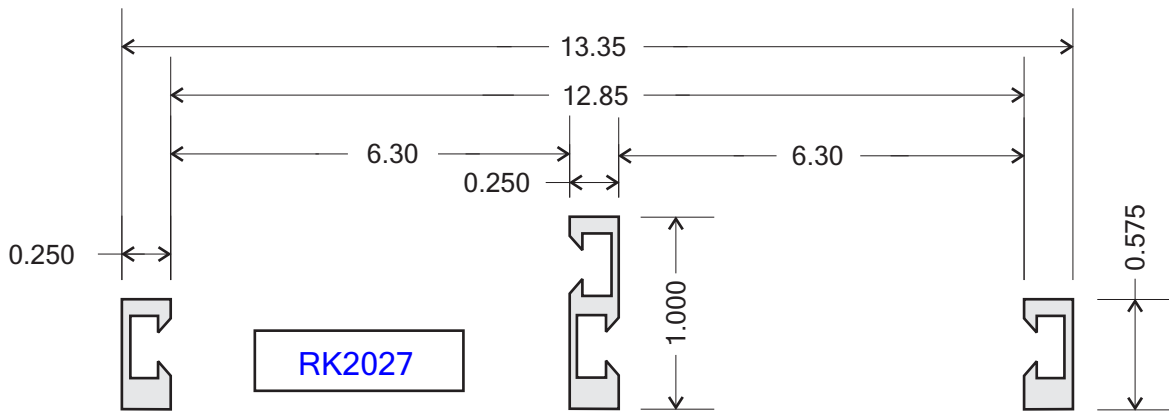

Tray Mount Kit Options and Dimensions in U.S. of A. Inches  
Standard Kit Length : 18"  
RK1010-8: 8"

Tray Mount Kit Options and Dimensions in U.S. of A. Inches  
 Standard Kit Length : 18"  
 RK1040-8: 8"

Tray Mount Kit Options and Dimensions in U.S. of A. Inches  
 Standard Kit Length : 18"

Tray Mount Kit Options and Dimensions in U.S. of A. Inches  
 Standard Kit Length : 18"