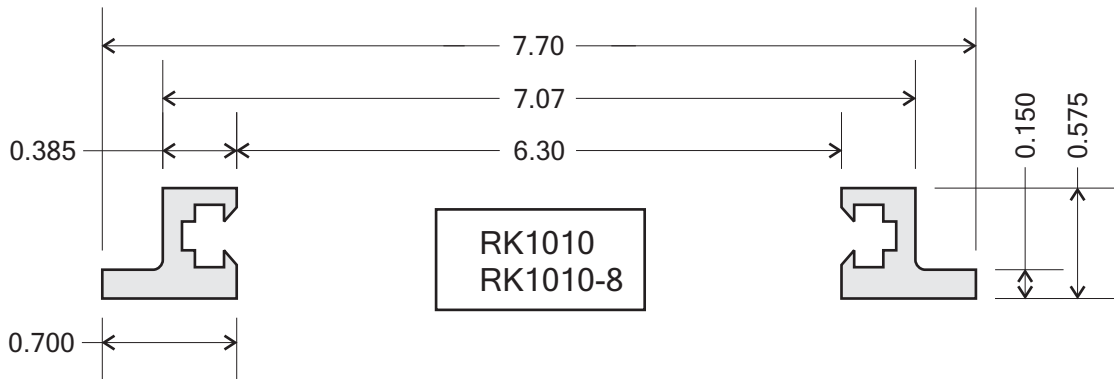

Tray Mount Kit Options and Dimensions in U.S. of A. Inches  
Standard Kit Length : 18"  
RK1010-8: 8"

Tray Mount Kit Options and Dimensions in U.S. of A. Inches  
 Standard Kit Length : 18"  
 RK1040-8: 8"

Tray Mount Kit Options and Dimensions in U.S. of A. Inches  
 Standard Kit Length : 18"

Tray Mount Kit Options and Dimensions in U.S. of A. Inches  
 Standard Kit Length : 18"